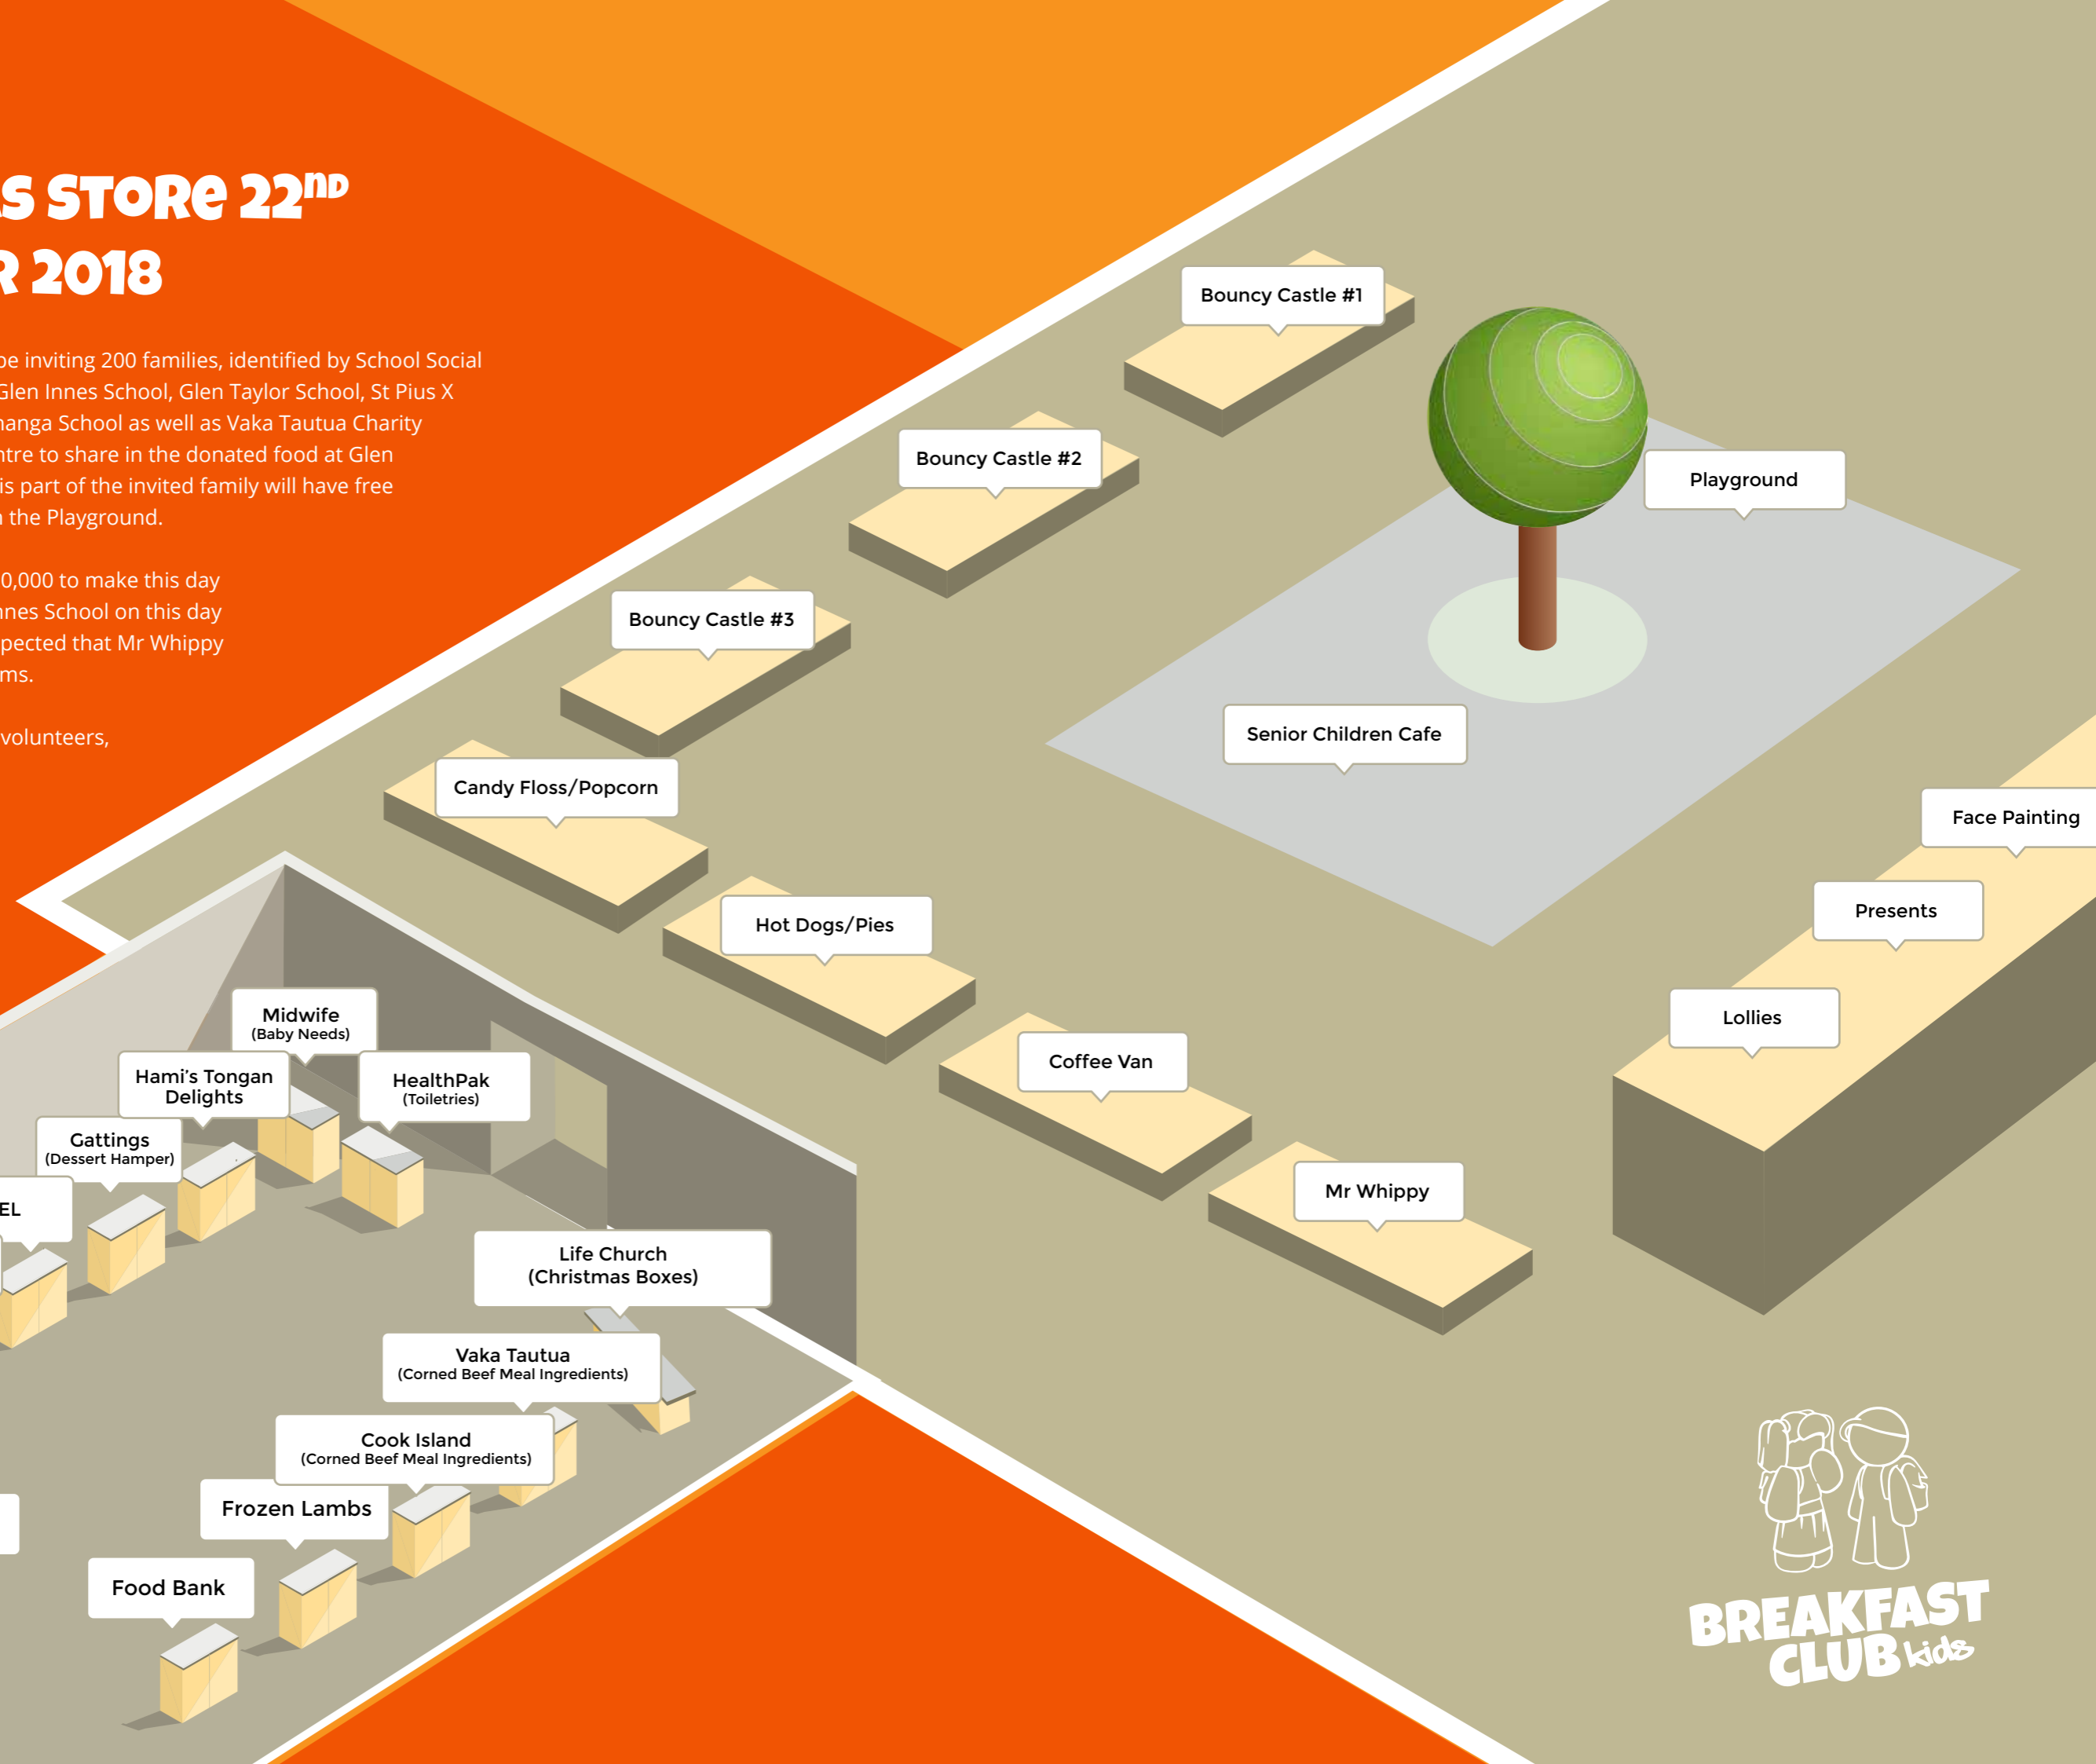

CHRISTMAS STORE 22ND DECEMBER 2018

This year, Breakfast Club will be inviting 200 families, identified by School Social Workers and Principals from Glen Innes School, Glen Taylor School, St Pius X School, Tamaki School, Te Kohanga School as well as Vaka Tautua Charity and Tamaki Family Health Centre to share in the donated food at Glen Innes School. Each child that is part of the invited family will have free access to all of the activities in the Playground.

Breakfast Club has to raise $20,000 to make this day happen. Everything at Glen Innes School on this day will be 'free of charge'. It is expected that Mr Whippy alone will serve 1,000 ice creams.

With your help, along with 60 volunteers,

'we' can make this day happen.

BREAKFAST CLUB kids